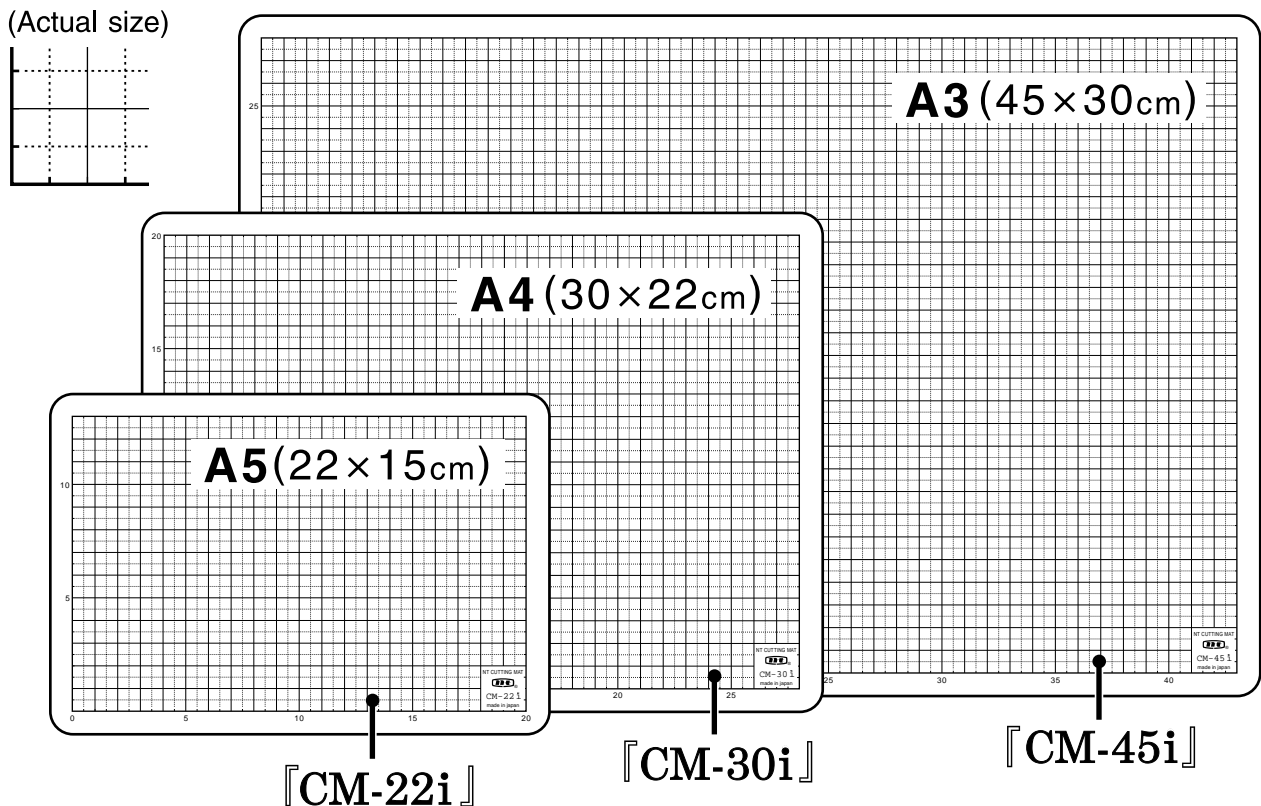

### 『CM-22i』

- \* Size: 220 × 150 × 2mm (A5)
- \* Each packed in op bag with hanging hole, 20pcs. to outer carton.
- 20pcs. : 0.002 M<sup>3</sup>, N.W. / 1.36 kg , G.W. / 1.45 kg

### 『CM-30i』

- \* Size: 300 × 220 × 2mm (A4)
- \* Each packed in op bag with hanging hole, 20pcs. to outer carton.
- 20pcs. : 0.042 M<sup>3</sup>, N.W. / 2.7 kg , G.W. / 2.9 kg

### 『CM-45i』

- \* Size: 450 × 300 × 2mm (A3)
- \* Each packed in op bag with hanging hole, 20pcs. to outer carton.
- 20pcs. : 0.082 M<sup>3</sup>, N.W. / 5.5 kg , G.W. / 5.8 kg

**NT Cutter**  
EVER NEW & EVER SHARP