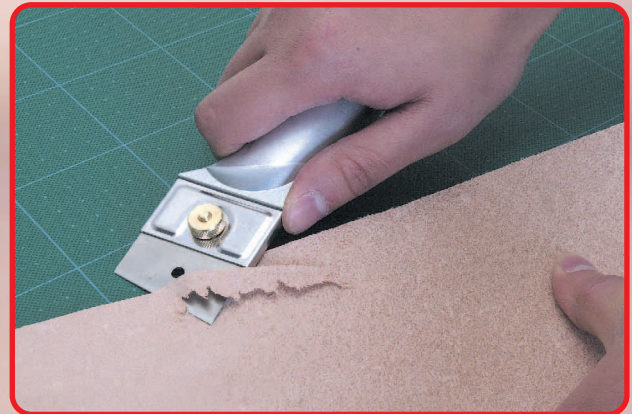

## LEATHER KNIFE

**Cutting Scraping Shaving Leather**

- \* Die-cast grip with non-slip rubber.
- \* Non-slip rubber : Available in red and black.
- \* Each packed in hanging Blister packaging,  
10pcs. to shelf box. : 0.008m<sup>3</sup>,  
N.W. / 1.7 kg , G.W. / 1.9 kg

Straight line cut

Curved line cut